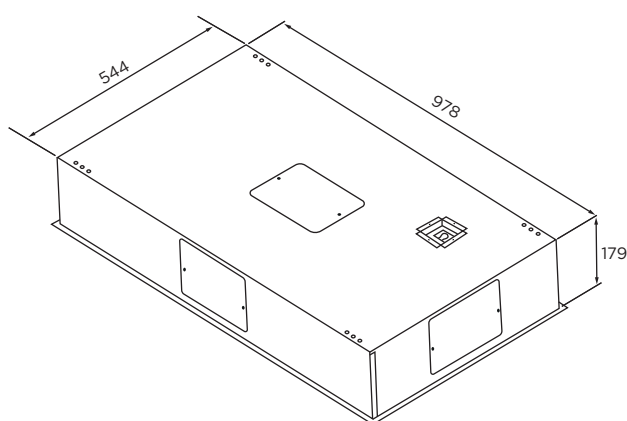

Xavier

ceiling hood

Xavier ceiling hood

Specification

Controls: Remote

Timer auto cut-out function

Cleaning indicator

Width: 1000mm long x 700mm wide