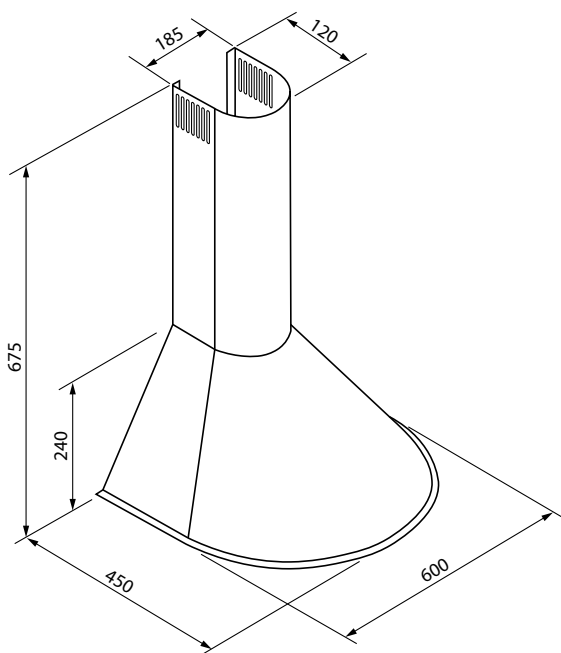

Cressida wall hood

Cressida wall hood 600mm wide

Specification

Controls: 3 speed push button

Width: 900mm

Colour: Stainless steel

Lighting: 2 x 3w LED

	Motor included in price
Motor	Max free airflow 319m³h
Pressure Pa	108
Noise db	52-60
Power W	86.6
Outlet mm	150
Fuse rating	3A
Energy Class	D

£349

Retail price excl. VAT