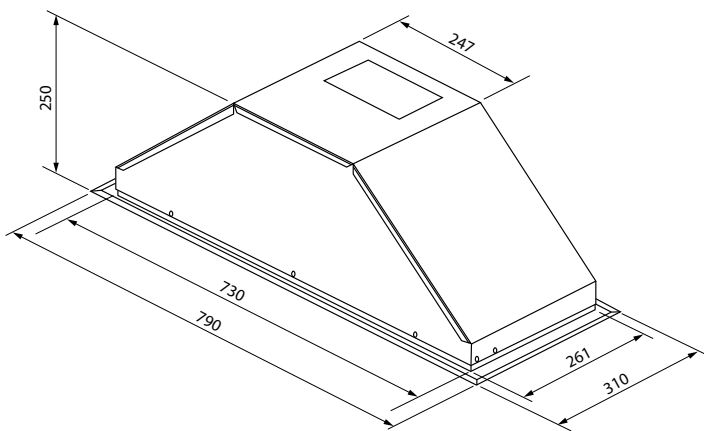

Tel: 0113 831 4710

email: sales@silvaire.co.uk

Europa

built-in cupboard hood

Europa built-in cupboard hood for 900mm wall unit

Specification

Controls: Touch controls

Width: For 900mm wall unit