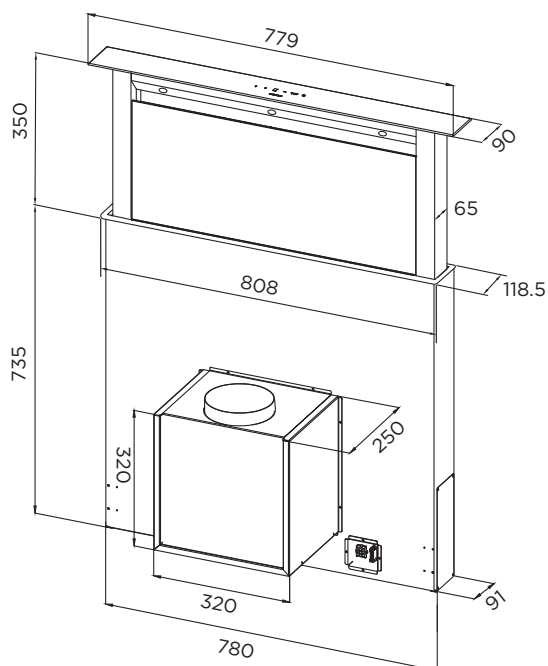

Retail price excl. VAT

Zodiac

ceiling hood

Zodiac ceiling hood

Specification

Controls: Remote

Timer auto cut-out function
Cleaning indicator

Width: 1000mm long x 700mm wide

Colour: Stainless steel and white glass

Lighting: 6 x LED lamps

Can be ducted from both back and sides of hood

Motor	Motor included in price		
	Remote T1	Remote T2	Stainless Steel T3 External
Max Free Airflow	571m ³ h	803m ³ h	884m ³ h
Pressure Pa	287	276	378
Noise db	43-55	47-57	56-71
Power W	165	329	177
Outlet mm	150	150	150
Fuse rating	3A	3A	3A
Energy Class	C	D	B
	£621	£691	£903

Retail price excl. VAT

Phoenix downdraft

Phoenix downdraft

Specification

Controls: Touch and remote
Cleaning indicator

Width: 900mm

Colour: Stainless steel and black glass

Lighting: 3 x LED lamps

Sphinx counter downdraft

Sphinx counter downdraft and induction hob

Specification

Controls: Touch

Cleaning indicator

Width: Counter extractor - 380mm x 150mm

Induction hob - 780mm x 520mm

Colour: Stainless steel and black glass