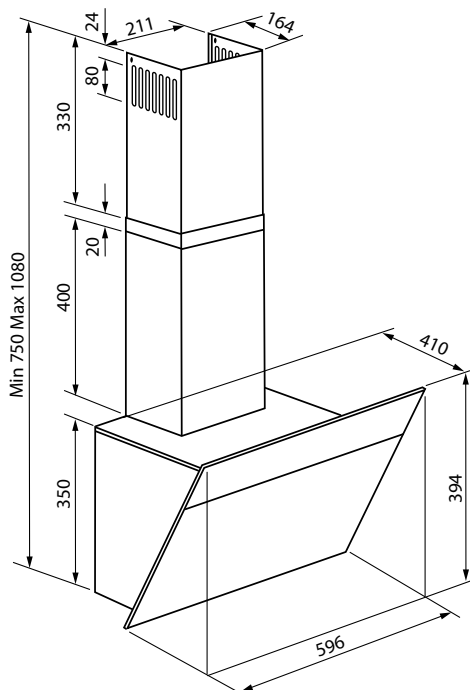

Janus wall hood

Janus wall hood 600mm wide

Specification

Controls: remote control - 3 speed

Width: 600mm

Colour: Black and black tempered glass

Lighting: 2 x 3w LED

Motor	Motor included in price Max free airflow 653m³h
Pressure Pa	423
Noise db	42-64
Power W	133.4
Outlet mm	150
Fuse rating	3A
Energy Class	A

£266

Retail price excl. VAT