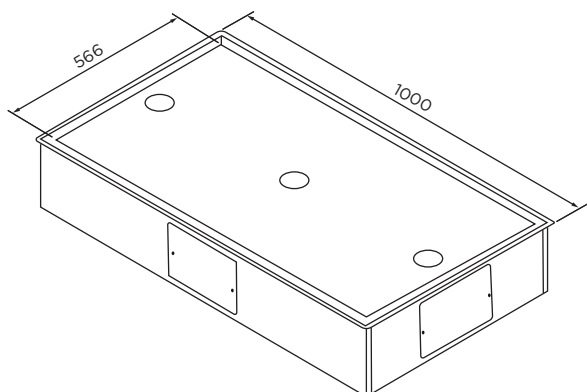

Xavier

ceiling hood

Xavier ceiling hood

Specification

Controls: Remote

Timer auto cut-out function

Cleaning indicator

Width: 1000mm long x 700mm wide