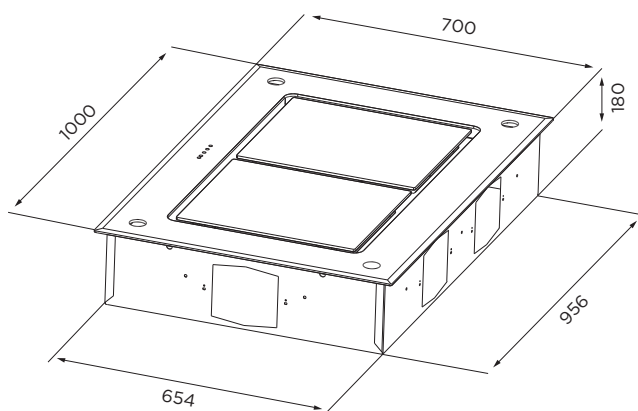

Retail price excl. VAT

Titan

ceiling hood

Titan ceiling hood

Specification

Controls: Remote

Timer auto cut-out function
Cleaning indicator

Width: 1000mm long x 600mm wide

Retail price excl. VAT

Gemini

ceiling hood

Gemini ceiling hood

Specification

Controls: Remote
Auto cut-out function after 4 hours
Cleaning indicator

Width: 1000mm long x 700mm wide

Colour: Black tempered glass