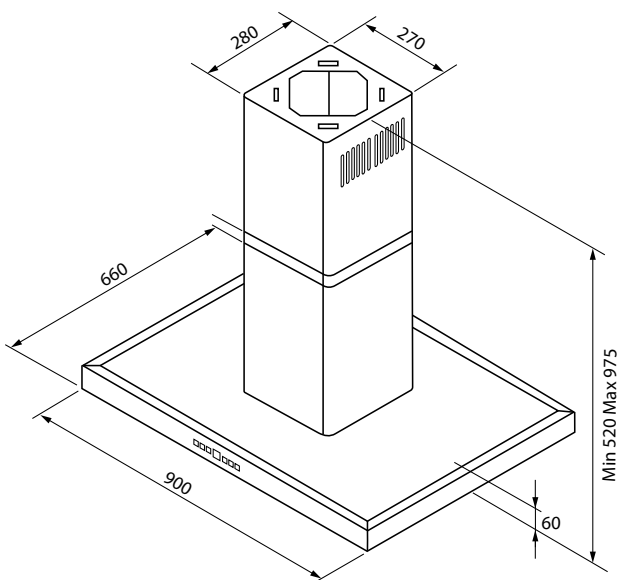

Proteus island hood

Proteus island hood 900mm wide

Specification

Controls: Touch 3 speed setting
Cleaning indicator

Width: 900mm

Colour: Stainless steel

Lighting: 2 x 50w halogen lamps

	Motor included in price
Motor	Max free airflow 577m³h
Pressure Pa	340
Noise db	48-70
Power W	180
Outlet mm	150
Fuse rating	3A
Energy Class	D

£445

Retail price excl. VAT