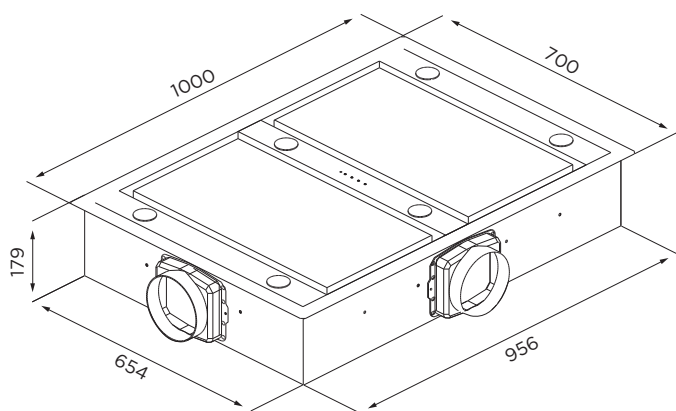

Retail price excl. VAT

Titan

ceiling hood

Titan ceiling hood

Specification

Controls: Remote

Timer auto cut-out function
Cleaning indicator

Width: 1000mm long x 600mm wide

Retail price excl. VAT

Gemini

ceiling hood

Gemini ceiling hood

Specification

Controls: Remote
Auto cut-out function after 4 hours
Cleaning indicator

Width: 1000mm long x 700mm wide

Colour: Black tempered glass

Retail price excl. VAT

Zodiac

ceiling hood

Zodiac ceiling hood

Specification

Controls: Remote

Timer auto cut-out function
Cleaning indicator

Width: 1000mm long x 700mm wide