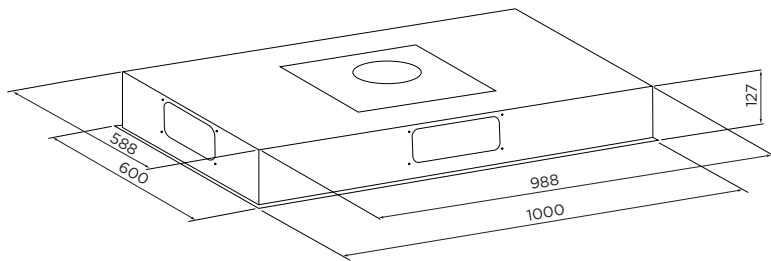

Retail price excl. VAT

Titan

ceiling hood

Titan ceiling hood

Specification

Controls: Remote

Timer auto cut-out function
Cleaning indicator

Width: 1000mm long x 600mm wide