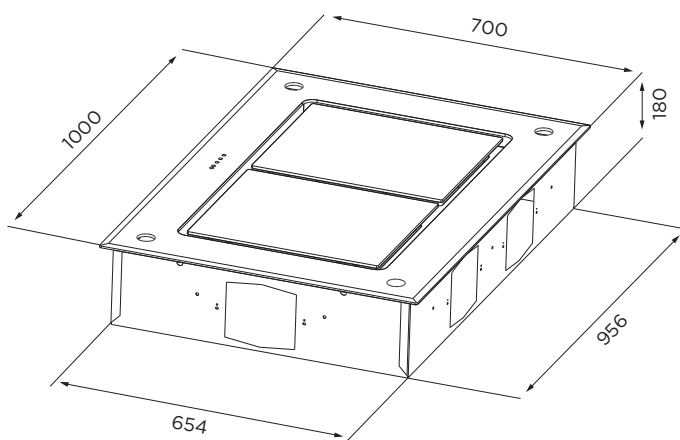

Retail price excl. VAT

Scorpio

ceiling hood

Scorpio ceiling hood

Specification

Controls: Remote

Timer auto cut-out function
Cleaning indicator

Width: 1000mm long x 700mm wide

Retail price excl. VAT

Hendrix

ceiling hood

Hendrix ceiling hood

Specification

Controls: Remote

Timer auto cut-out function
Cleaning indicator

Width: 1000mm long x 700mm wide