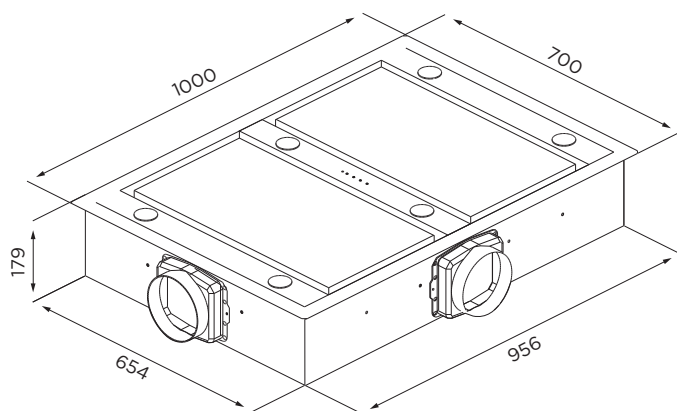

Retail price excl. VAT

Maddox

ceiling hood

Maddox ceiling hood

Specification

Controls: Remote
 Timer auto cut-out function
 Cleaning indicator

Width: 900mm long x 500mm wide

Colour: Black tempered glass

Retail price excl. VAT

Scorpio

ceiling hood

Scorpio ceiling hood

Specification

Controls: Remote

Timer auto cut-out function
Cleaning indicator

Width: 1000mm long x 700mm wide