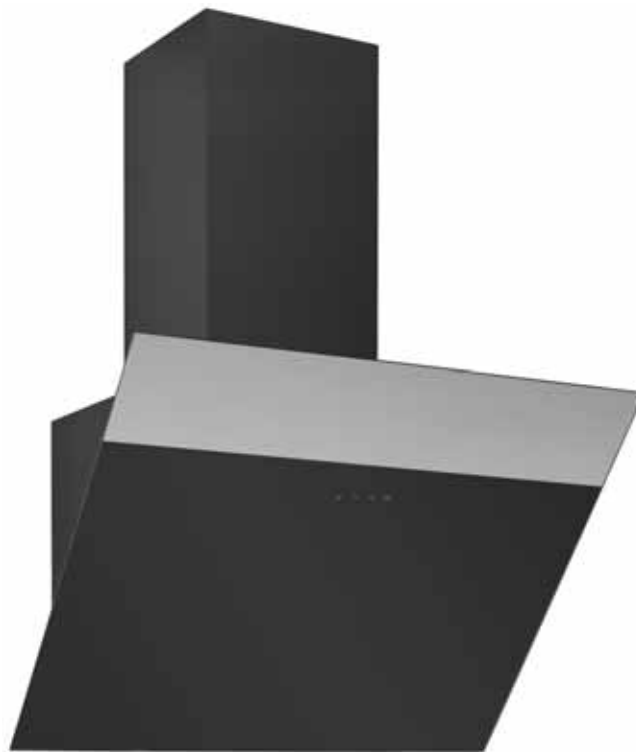

Janus wall hood 600mm wide

Specification

Controls: remote control - 3 speed

Width: 600mm

Colour: Black and black tempered glass

Lighting: 2 x 3w LED

Motor	Motor included in price Max free airflow 653m ³ h
Pressure Pa	423
Noise db	42-64
Power W	133.4
Outlet mm	150
Fuse rating	3A
Energy Class	A