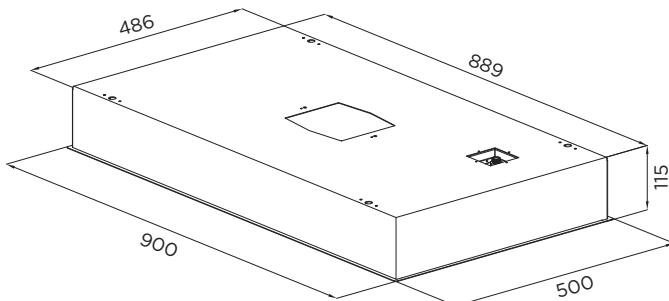

Xavier

ceiling hood

Xavier ceiling hood

Specification

Controls: Remote

Timer auto cut-out function

Cleaning indicator

Width: 1000mm long x 700mm wide

Retail price excl. VAT

Maddox

ceiling hood

Maddox ceiling hood

Specification

Controls: Remote
 Timer auto cut-out function
 Cleaning indicator

Width: 900mm long x 500mm wide

Colour: Black tempered glass