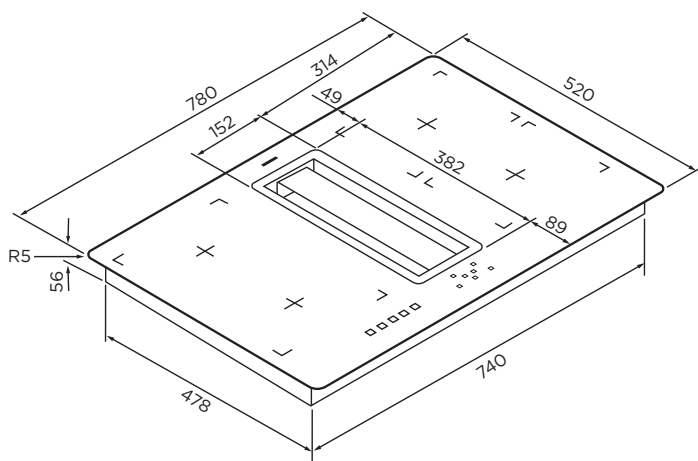

Retail price excl. VAT

Phoenix downdraft

Phoenix downdraft

Specification

Controls: Touch and remote
Cleaning indicator

Width: 900mm

Colour: Stainless steel and black glass

Lighting: 3 x LED lamps

Sphinx counter downdraft

Sphinx counter downdraft and induction hob

Specification

Controls: Touch

Cleaning indicator

Width: Counter extractor - 380mm x 150mm

Induction hob - 780mm x 520mm

Colour: Stainless steel and black glass